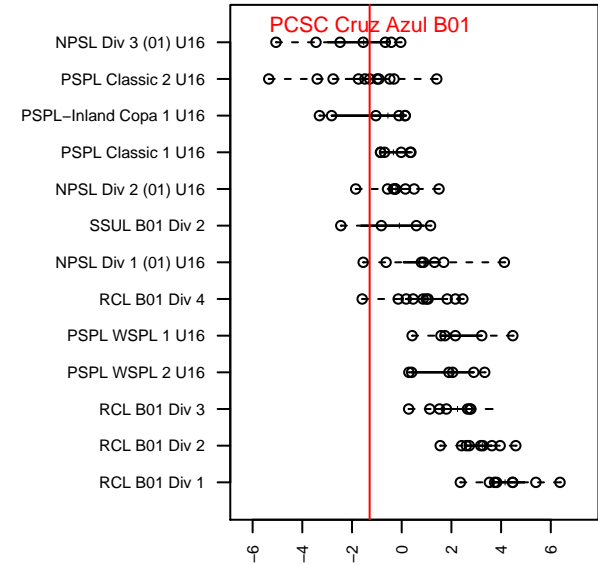

# PCSC Cruz Azul B01

Pierce County SC  
 Tacoma, WA  
 B01 total strength=1161  
 attack=7.26 defense=1.69  
 fall league = PSPL Classic 2 U16  
 notes= Martinez 2014

alt names used:  
 PCSC Cruz Azul

Venues played:  
 2016 PSPL Classic 2 U16

**attack and defense variance (black dot)  
relative to other teams  
and top 10 in region**

**attack and defense rating  
relative to others at age  
and all opponents in last 13 months**

**Performance relative to 13 month average**